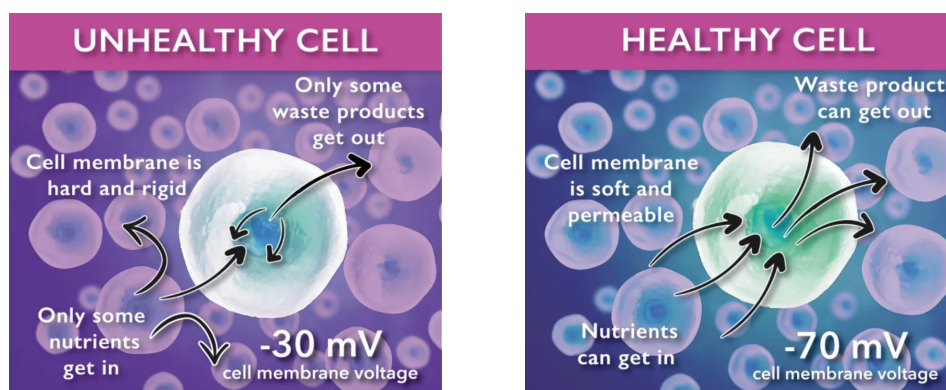

When we experience these imbalances the device's micro currents are then used to change our body's frequencies and support the cells within the body to return it to its natural energetic alignment. **Too often we are living out of balance and out of alignment. Health is our greatest asset.** Healy can aid in your health and wellbeing and support your body in all of its needs through customized specific frequencies to realign your cellular energy.

Above is a picture of an unhealthy cell vs a healthy cell. In the case of the unhealthy cell, if an injury or body imbalance is left ignored it can have devastating long term effects, both physically and mentally.

WHAT CAN HEALY DO FOR ME?

The device has frequency programs that target a variety of physical, mental, emotional and spiritual aspects of the body. Of the 229+ programs, there is a program for everyone!

This device can offer support in:

- ACUTE OR CHRONIC PAIN
- IMMUNITY
- STRAINED MUSCLES
- ALLERGIES
- CONCENTRATION
- FATIGUE
- STRESS
- MIGRAINES
- SLEEP
- SKIN
- ARTHRITIS
- EMOTIONAL WELLBEING
- MEMORY
- FITNESS
- HORMONES
- AGING

And so much more (including helping your pets!). It's amazing how people can benefit from the programs offered with Healy and bring all aspects of their health (**physical, emotional and mental**) to an optimal level.